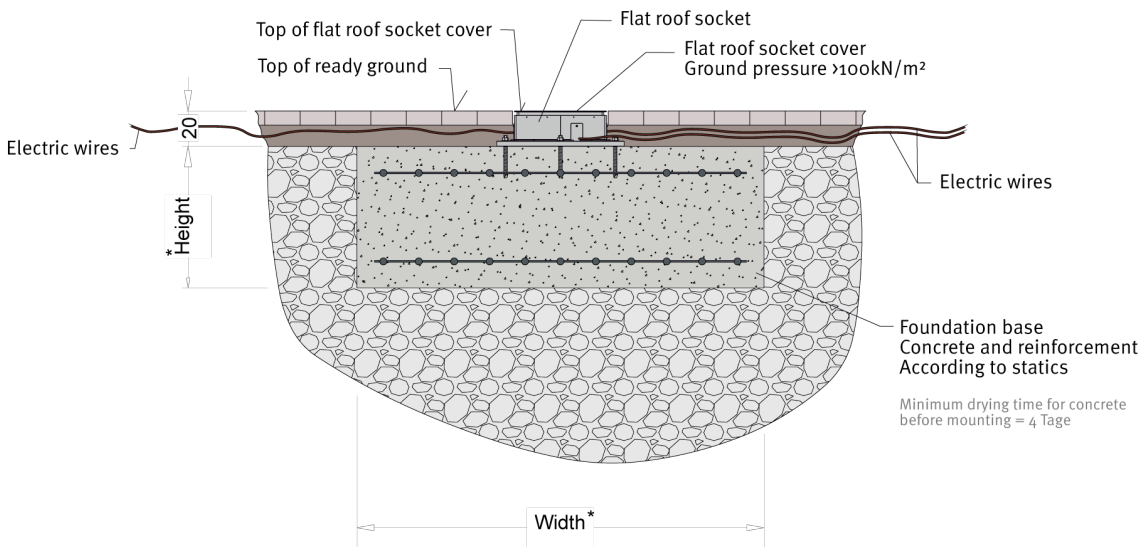

E6 / C34
Dark Bronze

E6 / C31
Light Bronze

E6 / C33
Medium Bronze

E6 / C35
Black

A selection of RAL colours is available for coating__

FOUNDATION UMBRELLA TYPE MA

The mounting of the umbrellas is below 0-level, level to the floor.
 MA: Galvanized steel base, screwed on concrete foundation.