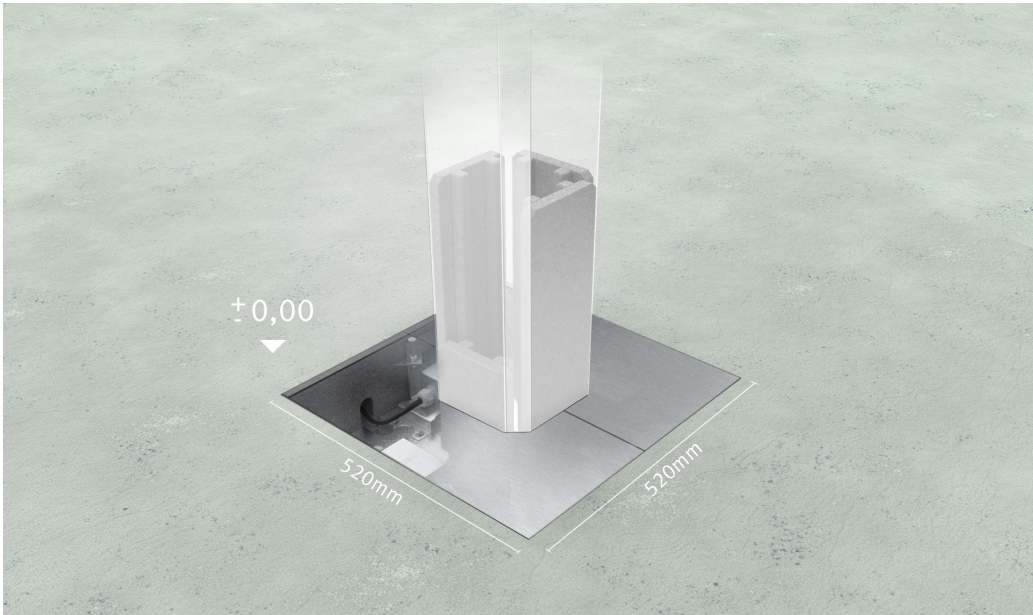

*The foundation size is depending on the umbrella size. Concrete foundation required from 1,8 x 1,8 x 0,8 m (L/W/H) (5,9 x 5,9 x 2,6 ft) for umbrellas up to 50 m² 538 ft². Or 2,3 x 2,3 x 0,8 m (7,5 x 7,5 x 2,6 ft) for umbrellas up to 95 m² (1020 ft²).